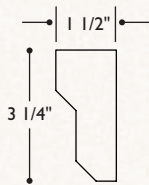

5"

MLD-LC5 Molding Link Continuation
 See pg. 07.10

PLI-PB5 Plinth Block
 5 1/4" w x 1 1/2" d x 10 1/2" h
 2 5/8" at deepest point

ARX-OL3 Arch Oval Link
 37" (id) 43" (od) x 1 1/2" h

ARX-PL3 Arch Plain Link
 37" (id) 43" (od) x 2 1/8" h

ARX-PL2 Arch Plain Link
 25" (id) 31" (od) x 1 5/8" h
 Shown with KEY-SO3
 Sold Separately

PLI-PB3 Plinth Block
 3 1/4" w x 1 1/2" x 8 1/2" h

MLD-LC3
 See pg. 07.10

MLD-LB3
 See pg. 07.10

KEY-CB3

Key Classic Butt Small

Top: 4 3/4" w
 Sides: 1 3/4" d
 Bottom: 2 5/8" w
 Sides: 13/16" d

MLD-LC3
 See pg. 07.10

KEY-SO3

Key Shell Small

6 1/2" w x 2 3/4" d x 5 3/4" h

ARX-PL2
 Sold separately
 See pg. 01.3
 Cut and fit by Installer

KEY-PLN-CE-5XXX also available

Key Plain Center Medium
 3 1/2" w x 4 5/8" d x 5 1/2" h

KEY-PLN-CR-6XXX

Key Plain Corner Large
 3 1/2" w x 12 3/4" d x 7 3/4" h

KEY-PLN-CR-5XXX also available

Key Plain Corner Medium
 3 1/2" w x 9" d x 4 1/2" h