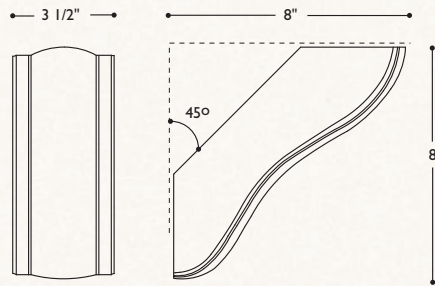

CRW-S05

Crown Shell
Large - 86" long
Motif: 35" long x 4" d x 11 1/4" h

MLD-LC5
see pg. 07.10

CRW-AO5

Crown Acanthus
Large - 86" long
Motif: 33" long x 4 1/4" d x 10 1/2" h

CRW-OO5

Crown Oak Leaf
Large - 86" long
Motif: 35" long x 4" d x 11 1/4" h

CRX-SX5

Crown Shell
X-Large - 86" long
Motif: 54" long x 2 5/8" d x 11 3/4" h

MLD-LC5 Molding Link Continuation

MLD-LC5

Molding Link Continuation
5" w x 2 1/4" thick (6" repeat)

KEY-PLN-CE-6XXX

Key Plain Center Large
 3 1/2" w x 8" d x 8" h

KEY-PLN-CE-5XXX also available

Key Plain Center Medium
 3 1/2" w x 4 5/8" d x 5 1/2" h

KEY-PLN-CR-6XXX

Key Plain Corner Large
 3 1/2" w x 12 3/4" d x 7 3/4" h

KEY-PLN-CR-5XXX also available

Key Plain Corner Medium
 3 1/2" w x 9" d x 4 1/2" h

KEY-PLN-OC-6XXX

Key Plain Outside Corner Large
 3 1/2" w x 12 3/4" d x 7 3/4" h

KEY-PLN-OC-5XXX

Key Plain Outside Corner Medium
 3 1/2" w x 9" d x 4 1/2" h

KEY-PLN-CE-6XXX
KEY-PLN-CR-6XXX

Assembly cut and fit by installer
 shown with **MLD-GC9**