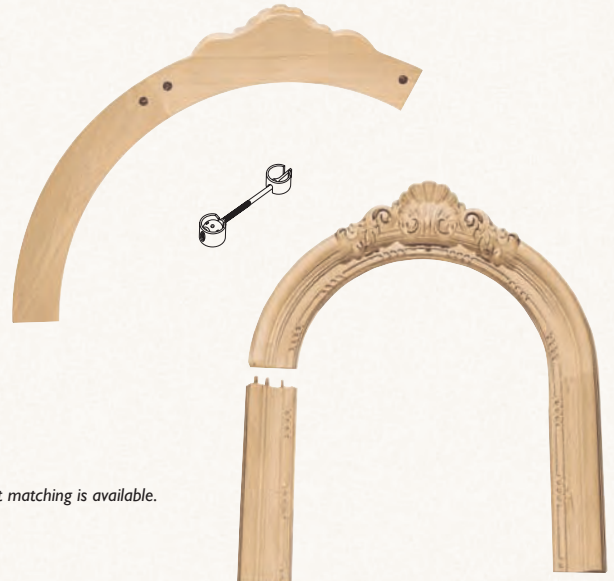

Top: 4 3/4" w
 Sides: 1 3/4" d
 Bottom: 2 5/8" w
 Sides: 13/16" d

MLD-LC3
 See pg. 07.10

KEY-SO3

Key Shell Small

6 1/2" w x 2 3/4" d x 5 3/4" h

ARX-PL2
 Sold separately
 See pg. 01.3
 Cut and fit by Installer

KEY-RB3

Key Rustic Small

Top: 4 1/2" w x 2 1/8" d x 4 3/4" h
 Sides: 4 1/4" h x (for 3" molding)
 Bottom: 2 7/8" w x 1 1/8" h

KEY-CB5

Key Classic Butt Medium

Top: 6 5/8" w
 Sides: 3 3/8" d
 Bottom: 3 3/4" w
 Sides: 1" d

MLD-LC5
 See pg. 07.10

KEY-SO5

Key Shell Large

10 1/2" w x 4 7/8" d x 9 3/4" h

ARC-PL3
 Sold separately
 See pg. 01.1
 Cut and fit by Installer

All arches pre-fitted with joints blended.
 Shipped k.d. (unassembled) with hardware.

KEY-G05

Key Grape

10 1/2" w x 4 7/8" d x 9 3/4" h

Doweling or biscuit matching is available.
 Must Request.

CRW-FO3

Crown Floral

Small - 84" long

Motif: 21" long x 2 1/2" d x 7 1/2" h