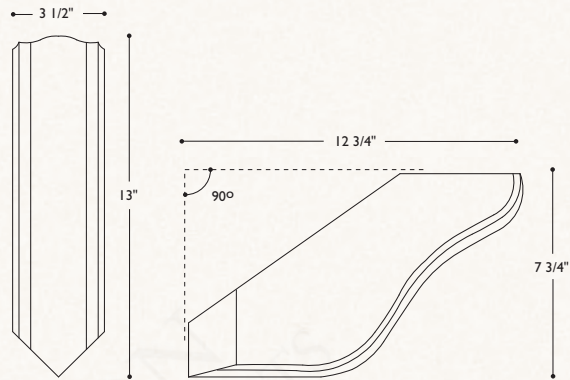

CRW-S05

Crown Shell
Large - 86" long
Motif: 35" long x 4" d x 11 1/4" h

MLD-LC5
see pg. 07.10

CRW-AO5

Crown Acanthus
Large - 86" long
Motif: 33" long x 4 1/4" d x 10 1/2" h

CRW-OO5

Crown Oak Leaf
Large - 86" long
Motif: 35" long x 4" d x 11 1/4" h

CRX-SX5

Crown Shell
X-Large - 86" long
Motif: 54" long x 2 5/8" d x 11 3/4" h

MLD-LC5 Molding Link Continuation

MLD-LC5

Molding Link Continuation
5" w x 2 1/4" thick (6" repeat)

KEY-PLN-CE-6XXX

Key Plain Center Large
 3 1/2" w x 8" d x 8" h

KEY-PLN-CE-5XXX also available

Key Plain Center Medium
 3 1/2" w x 4 5/8" d x 5 1/2" h

KEY-PLN-CR-6XXX

Key Plain Corner Large
 3 1/2" w x 12 3/4" d x 7 3/4" h

KEY-PLN-CR-5XXX also available

Key Plain Corner Medium
 3 1/2" w x 9" d x 4 1/2" h

KEY-PLN-OC-6XXX

Key Plain Outside Corner Large
 3 1/2" w x 12 3/4" d x 7 3/4" h

KEY-PLN-OC-5XXX

Key Plain Outside Corner Medium
 3 1/2" w x 9" d x 4 1/2" h

KEY-PLN-CE-6XXX
KEY-PLN-CR-6XXX

Assembly cut and fit by installer
 shown with **MLD-GC9**