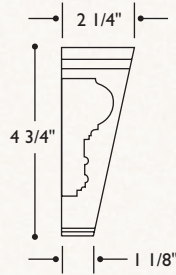

5"

MLD-LC5 Molding Link Continuation
 See pg. 07.10

PLI-PB5 Plinth Block
 5 1/4" w x 1 1/2" d x 10 1/2" h
 2 5/8" at deepest point

ARX-OL3 Arch Oval Link
 37" (id) 43" (od) x 1 1/2" h

ARX-PL3 Arch Plain Link
 37" (id) 43" (od) x 2 1/8" h

ARX-PL2 Arch Plain Link
 25" (id) 31" (od) x 1 5/8" h
 Shown with KEY-SO3
 Sold Separately

PLI-PB3 Plinth Block
 3 1/4" w x 1 1/2" x 8 1/2" h

MLD-LC3
 See pg. 07.10

MLD-LB3
 See pg. 07.10

KEY-CB3

Key Classic Butt Small

Top: 4 3/4" w
 Sides: 1 3/4" d
 Bottom: 2 5/8" w
 Sides: 13/16" d

MLD-LC3
 See pg. 07.10

KEY-SO3

Key Shell Small

6 1/2" w x 2 3/4" d x 5 3/4" h

ARX-PL2
 Sold separately
 See pg. 01.3
 Cut and fit by Installer

KEY-RB3

Key Rustic Small

Top: 4 1/2" w x 2 1/8" d x 4 3/4" h
 Sides: 4 1/4" h x (for 3" molding)
 Bottom: 2 7/8" w x 1 1/8" h

KEY-CB5

Key Classic Butt Medium

Top: 6 5/8" w
 Sides: 3 3/8" d
 Bottom: 3 3/4" w
 Sides: 1" d