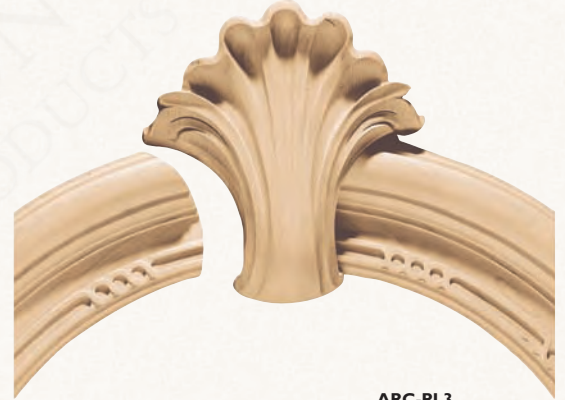

Top: 4 3/4" w
 Sides: 1 3/4" d
 Bottom: 2 5/8" w
 Sides: 13/16" d

MLD-LC3
 See pg. 07.10

KEY-SO3

Key Shell Small

6 1/2" w x 2 3/4" d x 5 3/4" h

ARX-PL2
 Sold separately
 See pg. 01.3
 Cut and fit by Installer

KEY-RB3

Key Rustic Small

Top: 4 1/2" w x 2 1/8" d x 4 3/4" h
 Sides: 4 1/4" h x (for 3" molding)
 Bottom: 2 7/8" w x 1 1/8" h

KEY-CB5

Key Classic Butt Medium

Top: 6 5/8" w
 Sides: 3 3/8" d
 Bottom: 3 3/4" w
 Sides: 1" d

MLD-LC5
 See pg. 07.10

KEY-SO5

Key Shell Large

10 1/2" w x 4 7/8" d x 9 3/4" h

ARC-PL3
 Sold separately
 See pg. 01.1
 Cut and fit by Installer

All arches pre-fitted with joints blended.
 Shipped k.d. (unassembled) with hardware.

KEY-G05

Key Grape

10 1/2" w x 4 7/8" d x 9 3/4" h

Doweling or biscuit matching is available.
 Must Request.

CRW-FO3

Crown Floral

Small - 84" long

Motif: 21" long x 2 1/2" d x 7 1/2" h