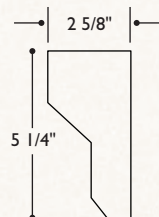

MLD-LC5 Molding Link Continuation
See pg. 07.10

PLI-PB5 Plinth Block
5 1/4" w x 1 1/2" d x 10 1/2" h
2 5/8" at deepest point