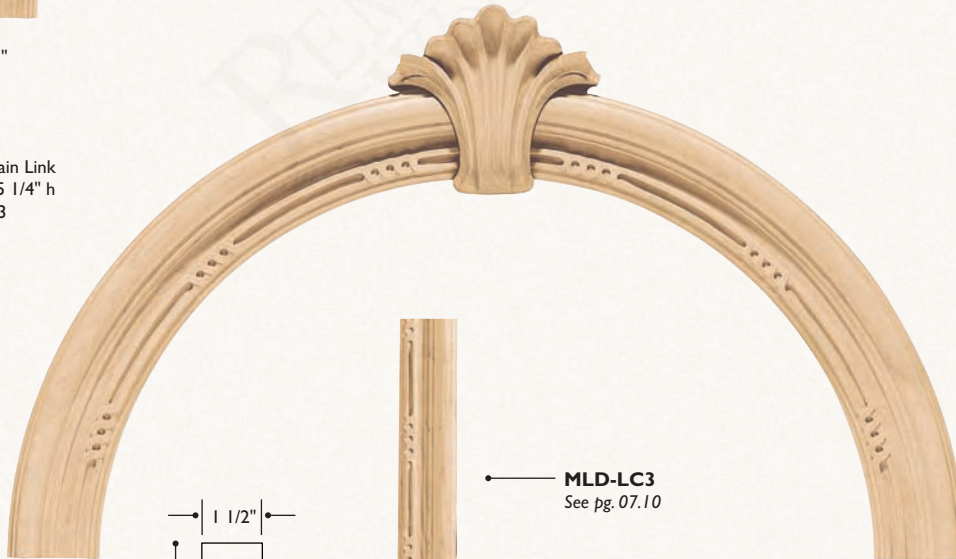

5"

ARC-PL2 Arch Plain Link
 25" (id) 35" (od) x 17 1/2" h
ARC-PL3 Arch Plain Link
 37" (id) 47" (od) x 23 1/2" h
ARC-PL4 Arch Plain Link
 49" (id) 59" (od) x 29 1/2" h
ARC-PL5 Arch Plain Link
 61" (id) 71" (od) x 35 1/2" h

5"

MLD-LC5 Molding Link Continuation
 See pg. 07.10

PLI-PB5 Plinth Block
 5 1/4" w x 1 1/2" d x 10 1/2" h
 2 5/8" at deepest point

ARX-OL3 Arch Oval Link
 37" (id) 43" (od) x 1 1/2" h

ARX-PL3 Arch Plain Link
 37" (id) 43" (od) x 2 1/8" h

ARX-PL2 Arch Plain Link
 25" (id) 31" (od) x 1 5/8" h
 Shown with KEY-SO3
 Sold Separately

PLI-PB3 Plinth Block
 3 1/4" w x 1 1/2" x 8 1/2" h

MLD-LC3
 See pg. 07.10

MLD-LB3
 See pg. 07.10

KEY-CB3

Key Classic Butt Small

Top: 4 3/4" w
 Sides: 1 3/4" d
 Bottom: 2 5/8" w
 Sides: 13/16" d

MLD-LC3
 See pg. 07.10

KEY-SO3

Key Shell Small

6 1/2" w x 2 3/4" d x 5 3/4" h

ARX-PL2
 Sold separately
 See pg. 01.3
 Cut and fit by Installer