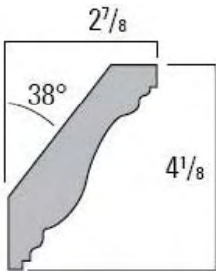

## PIERCED MOULDING

MLD-OY-FA  
D1" H3" (24" repeat)

MLD-OY-FS  
D1" H3" (24" repeat)

MLD-OY-FG  
D1" H3" (24" repeat)

## HAND CARVED CROWN and CHAIR RAIL

MLD-FA5 CROWN D2-7/8" H4-1/8" (24" repeat)  
MLD-FA3 CROWN D2-3/8" H2-1/4" (24" repeat)

MLD-FA5 CHAIR RAIL D1-1/4" H5" (24" repeat)  
MLD-FA3 CHAIR RAIL D1" H3" (24" repeat)

MLD-FS5 CROWN D2-7/8" H4-1/8" (24" repeat)  
MLD-FS3 CROWN D2-3/8" H2-1/4" (24" repeat)

MLD-FS5 CHAIR RAIL D1-1/4" H5" (24" repeat)  
MLD-FS3 CHAIR RAIL D1" H3" (24" repeat)

MLD-FG5 CROWN D2-7/8" H4-1/8" (24" repeat)  
MLD-FG3 CROWN D2-3/8" H2-1/4" (24" repeat)