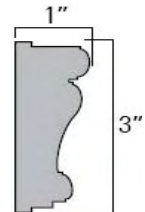

## PIERCED MOULDING

MLD-OY-FA  
D1" H3" (24" repeat)

MLD-OY-FS  
D1" H3" (24" repeat)

MLD-OY-FG  
D1" H3" (24" repeat)

## HAND CARVED CROWN and CHAIR RAIL

MLD-FA5 CROWN D2-7/8" H4-1/8" (24" repeat)  
MLD-FA3 CROWN D2-3/8" H2-1/4" (24" repeat)

MLD-FA5 CHAIR RAIL D1-1/4" H5" (24" repeat)  
MLD-FA3 CHAIR RAIL D1" H3" (24" repeat)

MLD-FS5 CROWN D2-7/8" H4-1/8" (24" repeat)  
MLD-FS3 CROWN D2-3/8" H2-1/4" (24" repeat)

MLD-FS5 CHAIR RAIL D1-1/4" H5" (24" repeat)  
MLD-FS3 CHAIR RAIL D1" H3" (24" repeat)

MLD-FG5 CROWN D2-7/8" H4-1/8" (24" repeat)  
MLD-FG3 CROWN D2-3/8" H2-1/4" (24" repeat)