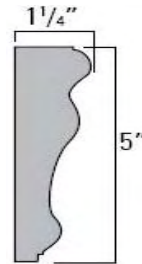

## PIERCED MOULDING

MLD-OY-FA  
D1" H3" (24" repeat)

MLD-OY-FS  
D1" H3" (24" repeat)

MLD-OY-FG  
D1" H3" (24" repeat)

## HAND CARVED CROWN and CHAIR RAIL

MLD-FA5 CROWN D2-7/8" H4-1/8" (24" repeat)  
MLD-FA3 CROWN D2-3/8" H2-1/4" (24" repeat)

MLD-FA5 CHAIR RAIL D1-1/4" H5" (24" repeat)  
MLD-FA3 CHAIR RAIL D1" H3" (24" repeat)

MLD-FS5 CROWN D2-7/8" H4-1/8" (24" repeat)  
MLD-FS3 CROWN D2-3/8" H2-1/4" (24" repeat)

MLD-FS5 CHAIR RAIL D1-1/4" H5" (24" repeat)  
MLD-FS3 CHAIR RAIL D1" H3" (24" repeat)

MLD-FG5 CROWN D2-7/8" H4-1/8" (24" repeat)  
MLD-FG3 CROWN D2-3/8" H2-1/4" (24" repeat)