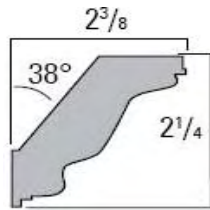

## PIERCED MOULDING

MLD-OY-FA  
D1" H3" (24" repeat)

MLD-OY-FS  
D1" H3" (24" repeat)

MLD-OY-FG  
D1" H3" (24" repeat)

## HAND CARVED CROWN and CHAIR RAIL

MLD-FA5 CROWN D2-7/8" H4-1/8" (24" repeat)  
MLD-FA3 CROWN D2-3/8" H2-1/4" (24" repeat)

MLD-FA5 CHAIR RAIL D1-1/4" H5" (24" repeat)  
MLD-FA3 CHAIR RAIL D1" H3" (24" repeat)

MLD-FS5 CROWN D2-7/8" H4-1/8" (24" repeat)  
MLD-FS3 CROWN D2-3/8" H2-1/4" (24" repeat)

MLD-FS5 CHAIR RAIL D1-1/4" H5" (24" repeat)  
MLD-FS3 CHAIR RAIL D1" H3" (24" repeat)

MLD-FG5 CROWN D2-7/8" H4-1/8" (24" repeat)  
MLD-FG3 CROWN D2-3/8" H2-1/4" (24" repeat)